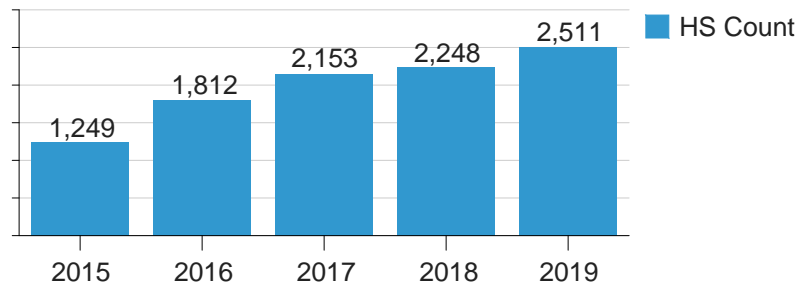

Enrollment: High School Collaboratives

High School Summary	
Year	Count
2015	1,249
2016	1,812
2017	2,153
2018	2,248
2019	2,511

Ó[~ } cÁ = Áæ } Á ~ } á ~] ß&æc^ áÁ@ã * @Á • & @ [[[Á • c ~ á ^ } cÁ & [~ } cÉÁ Úc ~ á ^ } c • Á & æ } Á á ^ Á á ~ æ] Á ^ } ; [[[Á á Á Ccæ Vá } * Á [[• c • ^ & [ ] á æ ! ^ Á & [~ ! • ^ • Á - [Á à [c @ Á á * @ Á • & [[[Á æ } á Á] [• c • ^ & [ ] á æ ! ^ Á & ! ^ á á c DÁ [Á b [á } cÁ ^ } ; [[[Á á Á Ccæ Vá } * Á [[• c • ^ & [ ] á æ ! ^ Á & [~ ! • ^ • Á - [Á] [• c • ^ & [ ] á æ ! ^ Á & ! ^ á á c Á [ ] ^ DÁ [Á à [c @ É