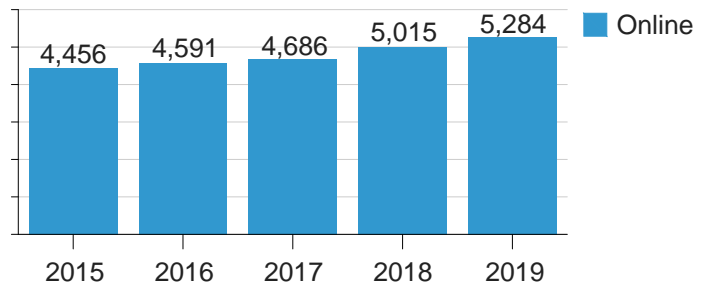

[Dark Blue Header]		
[Light Gray]	[Light Gray]	[Light Gray]
[White]	[White]	[White]
[White]	[White]	[White]
[White]	[White]	[White]

College Snapshot by Year

TEC0185

College: Georgia Northwestern Tech College
Year: Academic Year 2019

Enrollment: Registration Trends

Online Enrollment		
Year	Online Count	Online Percent
2015	4,456	56.6%
2016	4,591	57.7%
2017	4,686	60.5%
2018	5,015	66.9%
2019	5,284	68.4%

Online Enrollment Count is the unduplicated student count of students that are enrolled in at least one course online.